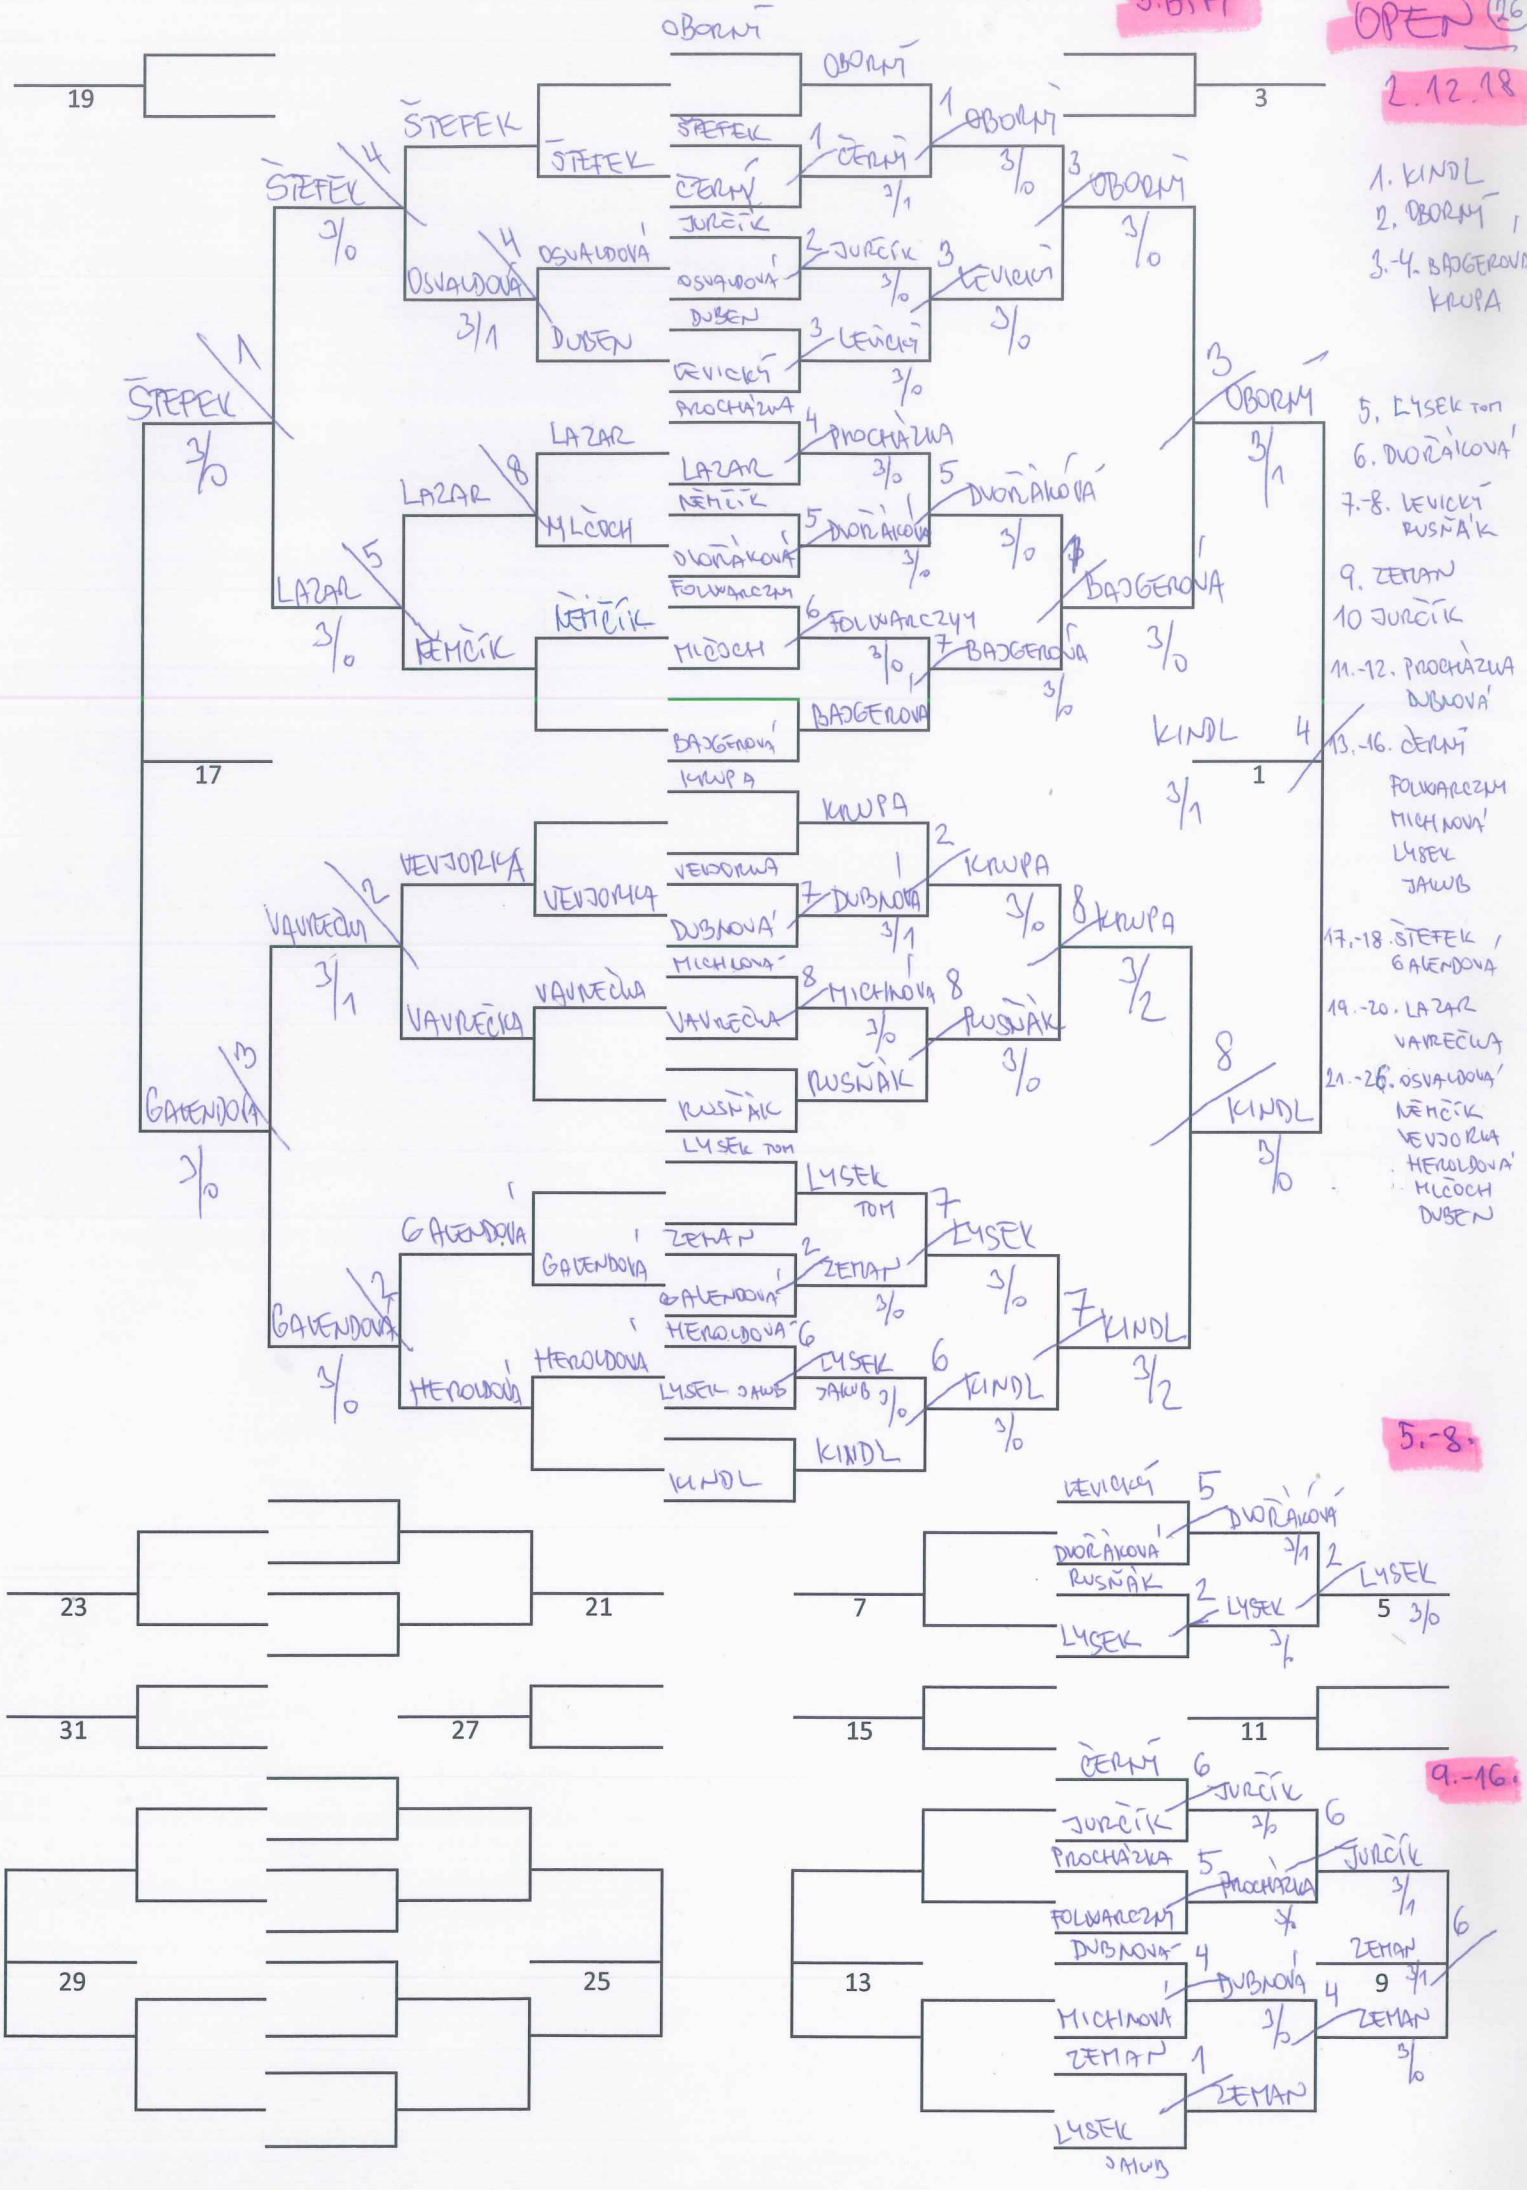

3. BTM

OPEN 26

2.12.18

- 1. KINDL
- 2. OBORNÝ
- 3.-4. BAGEROVA KUPA

- 5. LYSEK TOM
- 6. DVOŘÁKOVÁ
- 7.-8. KEVICÍ RUSNÁK

- 9. ZEMAN
- 10. JURČÍK
- 11.-12. PROCHÁZKA DUBNOVÁ

- 13.-16. ČERNÝ FOLWARCZYK MICHNOVÁ LYSEK JAWB

- 17.-18. ŠTEPEK / GAJENDOVÁ

- 19.-20. LAZAR VAVREČKA
- 21.-26. OSVALDOVÁ KEVICÍK VEJVORKA HEROLDOVÁ KLDOCH DUBEN

5.-8.

9.-16.

|    |             |     |     |     |  |    |         |     |     |     |
|----|-------------|-----|-----|-----|--|----|---------|-----|-----|-----|
|    | 1.          | 2.  | 3.  | 4.  |  | 1. | 2.      | 3.  | 4.  |     |
| 1. | FOURMELZYH  | 3/0 | 3/0 | 3/0 |  | 1. | OBORNY  | 2/3 | 3/0 | 3/0 |
| 2. | DUTEN       | 0/3 | 3/0 | 3/2 |  | 2. | KINDL   | 3/2 | 3/0 | 3/1 |
| 3. | LYSEK TAVUB | 0/3 | 0/3 | 3/0 |  | 3. | LENYEKY | 0/3 | 0/3 | 0/3 |
| 4. | HENDONIA    | 0/3 | 2/3 | 0/3 |  | 4. | KRUPA   | 0/3 | 1/3 | 3/0 |

pořadí zápasů:

~~1-4~~ ~~1-3~~ ~~1-3~~ ~~1-2~~ ~~4~~  
~~2-3~~ ~~2-4~~ ~~3-4~~

|     |     |     |     |     |
|-----|-----|-----|-----|-----|
| 2-5 | 3-5 | 3-1 | 1-4 | 4-2 |
| 3-4 | 1-2 | 4-5 | 2-3 | 5-1 |

pořadí zápasů:

~~1-4~~ ~~1-3~~ ~~1-3~~ ~~1-2~~ ~~2~~  
~~2-3~~ ~~2-4~~ ~~3-4~~

|     |     |     |     |     |
|-----|-----|-----|-----|-----|
| 2-5 | 3-5 | 3-1 | 1-4 | 4-2 |
| 3-4 | 1-2 | 4-5 | 2-3 | 5-1 |